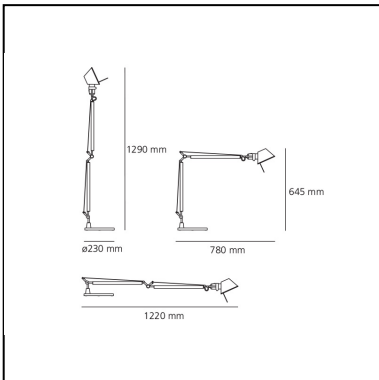

Tolomeo table LED 2700K - Body Lamp

Michele De Lucchi
Giancarlo Fassina

IP20  

LUMINAIRE

- Watt: **8W**
- Voltage: **24V**
- Delivered lumen output: **737lm**
- CCT: **2700K**
- Efficiency: **73%**
- Efficacy: **92.08lm/W**
- CRI: **90**
- Dimmer Typology: **Microswitch Dimmer**

The design of the Tolomeo is characterized by clean and minimalist lines, with a structure made of aluminum. This material gives the lamp not only a modern and sophisticated look but also remarkable lightness and robustness. The lamp head, adjustable in all directions, is equipped with a stamped aluminum reflector that ensures uniform light distribution, making it ideal for various lighting needs.

DIMENSIONS

- Length: **780 mm**
- Height: **645 mm**
- Base Diameter: **230 mm**
- Max Extension Height: **1290 mm**
- Max Extension Length: **1220 mm**
- Impact Resistance: **N/D**
- Glow Wire Test: **N/D°**